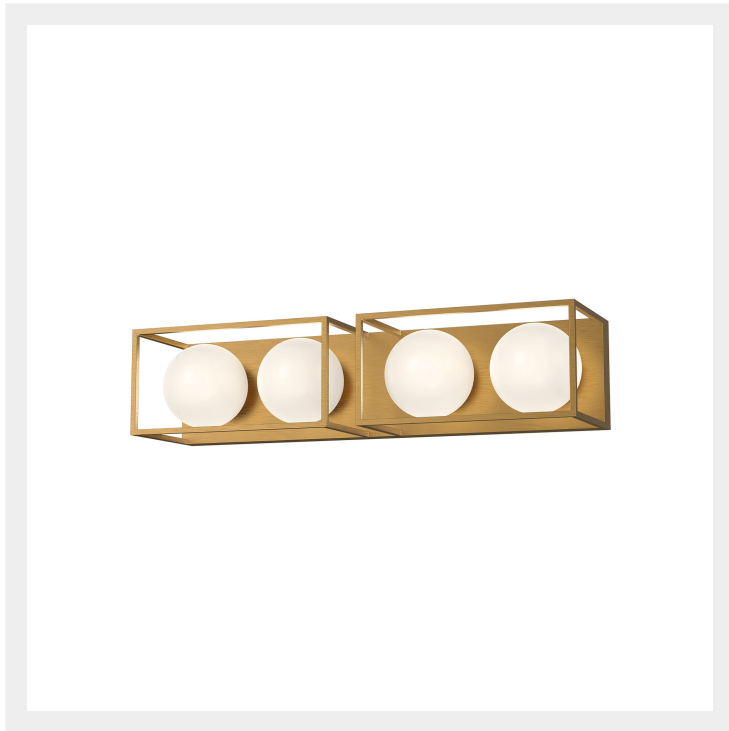

## AMELIA VL519427

FIXTURE DIMENSIONS	W27" x H6-3/8" x E7-3/4"
HEIGHT FROM CENTER	3-1/8"
EXTENSION	7-3/4"
LAMP TYPE	E26
MAX WATTAGE	60W
BULB QTY	4
BULBS INCLUDED	No
VOLTAGE	120V
GLASS DETAILS	Opal Glass
MATERIAL	Glass; Steel;
INSTALL OPTIONS	Horizontal/Vertical; Wall;
LOCATION	Damp
PAINT FINISH	AG01; MB01;

### AVAILABLE FINISHES:

VL519427AGOP  
Aged Gold/Opal  
Matte Glass

VL519427MBOP  
Matte Black/Opal  
Matte Glass

\*For complete warranty terms, please visit: [www.aloralighting.com/warranty](http://www.aloralighting.com/warranty)